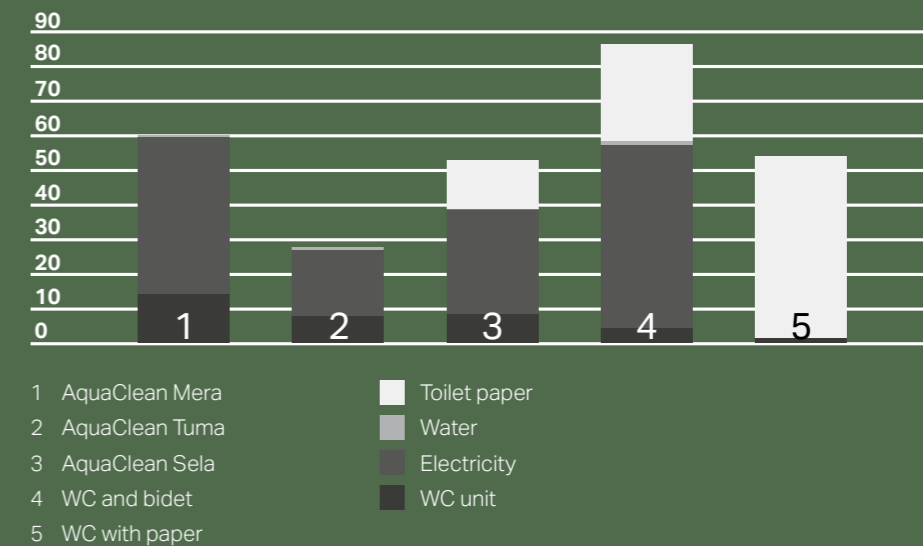

GEBERIT AQUACLEAN SHOWER TOILETS IN COMPARISON WITH CONVENTIONAL TOILETS WITH TOILET PAPER AND BIDET

The graphic shows the environmental impact in accordance with the IMPACT World+ method.