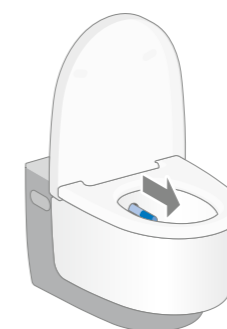

STARTING THE SHOWER WASH

The shower wash is started at the touch of a button. The spray arm moves forward from its park position at an oblique angle. A few seconds later, a pleasant pulsating shower spray at body temperature is felt on the skin.