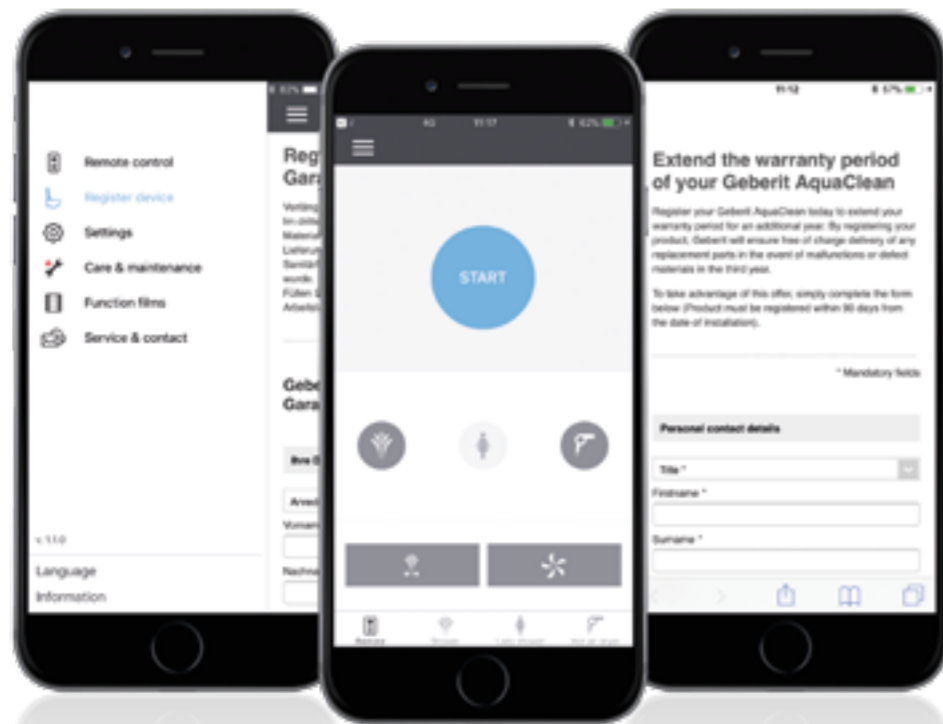

Example of a Geberit Duofix toilet installation element with Geberit Sigma40 odour extraction unit or touchless with Geberit Sigma80 and Sigma10 flush plate.

Water supply connection position for Geberit AquaClean enhancement solution models

Water supply connection position, hidden, for Geberit AquaClean complete solutions

Electrical connection mains-side, hidden behind the ceramic pan, for Geberit WC complete solutions

Electrical connection via 5 amp fused spur for Geberit AquaClean models

Even simpler, extend the warranty period by one year with the new Geberit AquaClean app. In addition to the simple operation of the AquaClean shower toilets, it is also easy to register the device via smartphone.